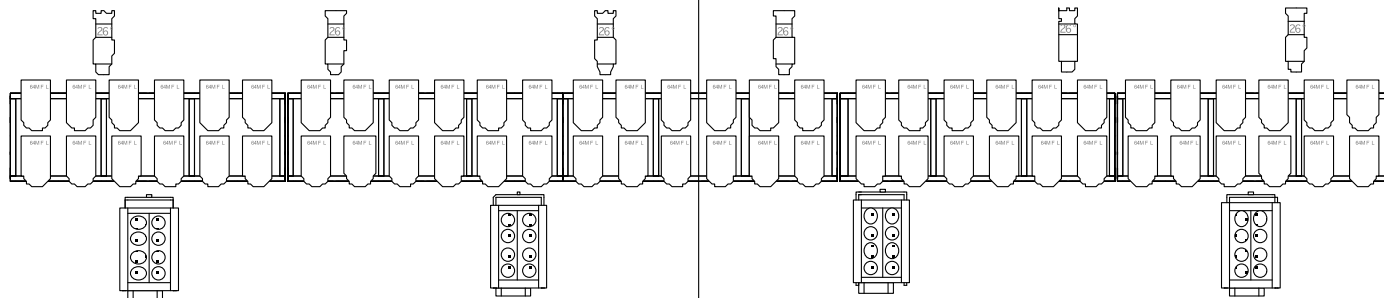

NOTES

Mac 600

Panorama

Source 4 Leko
26 dg.

8 Light Mole

Hazer

Par 64/ACL Bar

Mid Truss for Headline Artist

MAIN STAGE

Touring Headline Artists have the use of the mid truss for hanging their own production lighting

All fixtures will be geled and patched per headline artist

Downstage fixtures are medium lamps

Upstage fixtures are narrow lamps