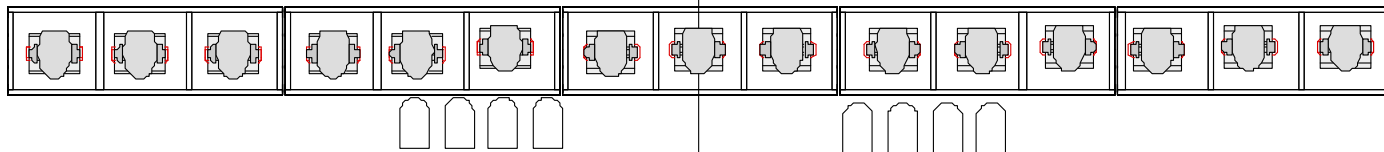

NOTES

Mac 600

Panorama

Source 4 Leko
26 dg.

8 Light Mole

Hazer

Par 64/ACL Bar

Mid Truss for Headline Artist

MAIN STAGE

Touring Headline Artists have the use of the mid truss for hanging their own production lighting

All fixtures will be geled and patched per headline artist

Downstage fixtures are medium lamps

Upstage fixtures are narrow lamps