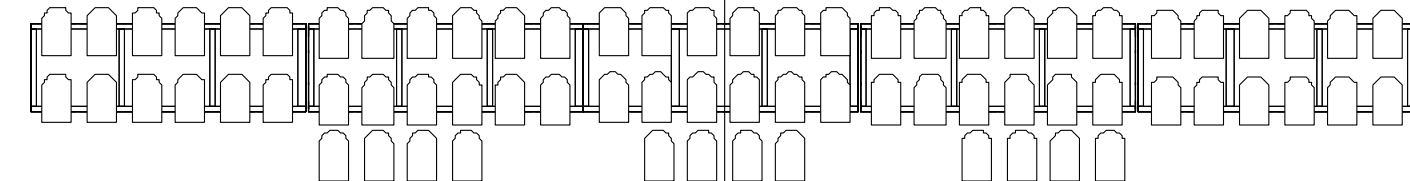

NOTES

Mac 600

Panorama

Source 4 Leko
26 dg.

8 Light Mole

Hazer

Par 64/ACL Bar

Mid Truss for Headline Artist

MAIN STAGE

Touring Headline Artists have the use of the mid truss for hanging their own production lighting

All fixtures will be geled and patched per headline artist

Downstage fixtures are medium lamps

Upstage fixtures are narrow lamps